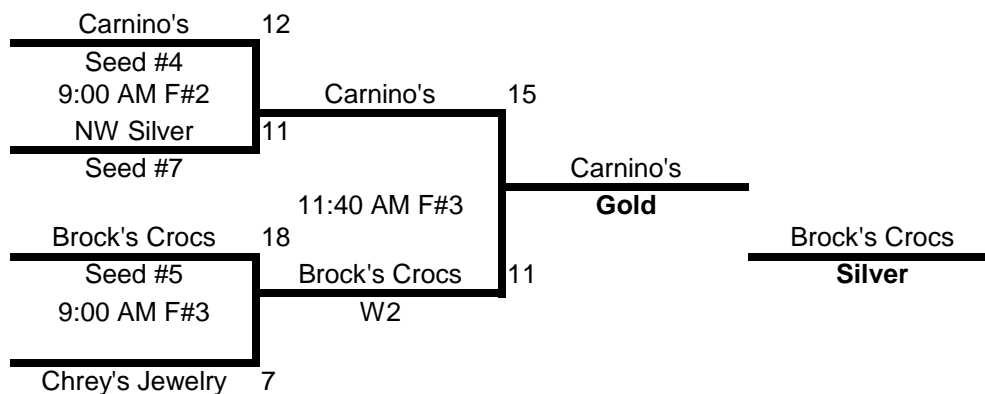

Washington State Senior Games

Shelton WA

July 11-12 2015

Men's 60+ Division Playoffs

Mason County Recreation Area

Sunday

White Playoff

Blue Playoff