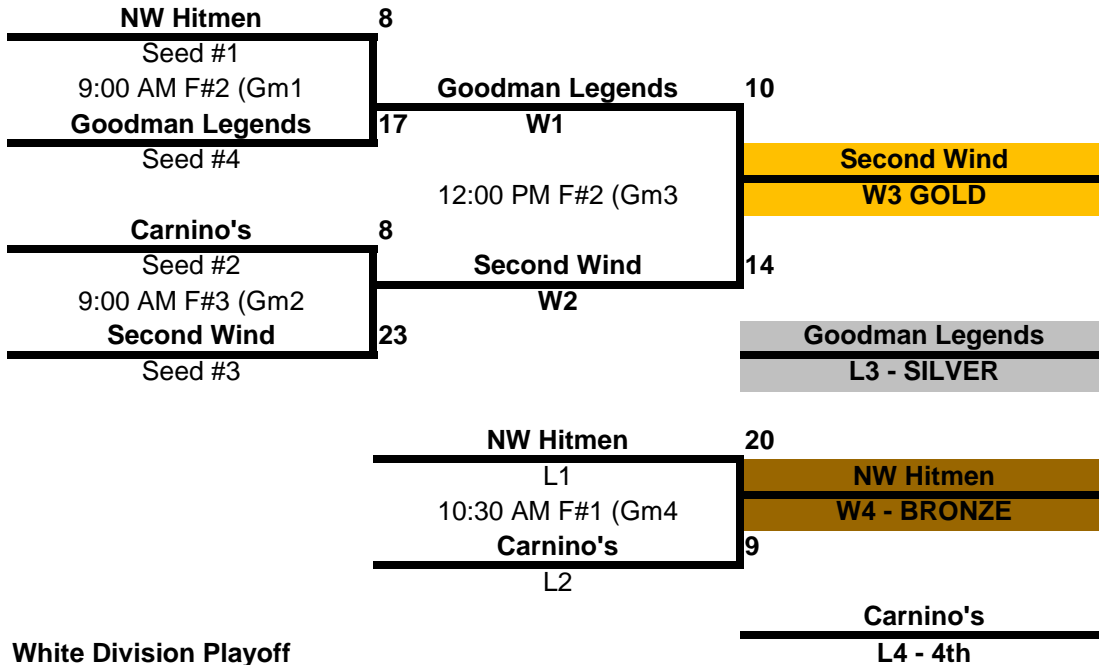

Washington State Senior Games
Shelton WA
July 9-10 2016

Men's 60+ Division Playoffs

Sunday July 10, 2016 *Mason County Recreation Area*

Red Division Playoff

White Division Playoff